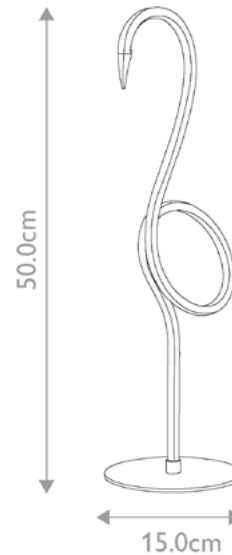

MODEL: Flamingo LED Table Lamp - Pink

The Flamingo Table Lamp is a modern and fun 6W LED portable that stands is made of metal and stands 50cm tall. It has 420 Lumens of light and has an in-line switch. Available in black, white or pink finishes.

1. Stock Code	FLAMINGO-TL-PNK	17. Minimum Drop (mm)	
2. Product Type	Table Lamp	18. Maximum Drop (mm)	
3. Category	Interior	19. Country of Origin	PRC
4. Family	Flamingo	20. Coastal Resistant	No
5. Finish	Pink	21. Net Weight (kg)	
6. Energy Rating	E	22. Gross Weight (kg)	
7. Class	Class I	23. Dimmable Fitting	No
8. Voltage	220-240v 50hz	24. Switch Type	in-line
9. Max. Wattage	6W LED	25. Power Source	Plug
10. Lamp Holder Type	Integrated LED	26. Build Materials	Metal, PVC
11. No. of Lamps	1	27. Box Dimensions	39.5 x 21 x 56 cm
12. Lamp Supplied	Yes	28. Barcode	5024005009870
13. Lumen Output	420Lm	29. Guarantee	general 2 year guarantee
14. LED Colour Temp	3000k		
15. Overall Height (mm)	500mm		
16. Overall Width (mm)	150mm		